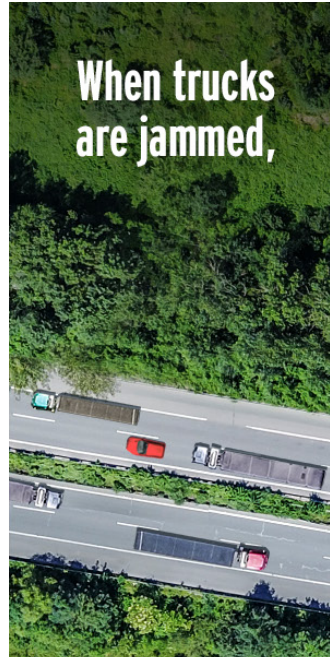

Jammed Banner

Open on image of truck stopped on highway.

Camera pull back to reveal highway full of trucks and cars. Truck and cars slid in until highway is full. Lines appear

Reveal second half of line.

Cut to title card.

Lifblood Banner

Open on image of highway interchange. We see car lights travelling along road in time lapse style. Line fades in.

Camera pull back using motion blur.

Camera pull back further before going completely dark.

Flash reveals the globe focused on the US with highway vector overlay pulsing and drawing itself in a streaming fashion.

Cut to title card.

Mobile