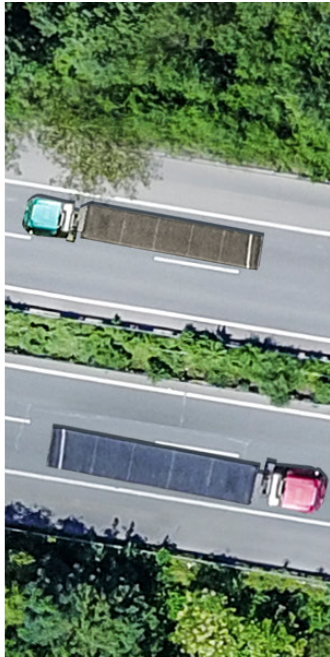

Jammed Banner

Open on image of truck stopped on highway.

Camera pull back to reveal highway full of trucks and cars. Truck and cars slid in until highway is full. Lines appear

Reveal second half of line.

Cut to title card.

Lifblood Banner

Open on image of highway interchange. We see car lights travelling along road in time lapse style. Line fades in.

Camera pull back using motion blur.

Camera pull back further before going completely dark.

Flash reveals the globe focused on the US with highway vector overlay pulsing and drawing itself in a streaming fashion.

Cut to title card.

Mobile